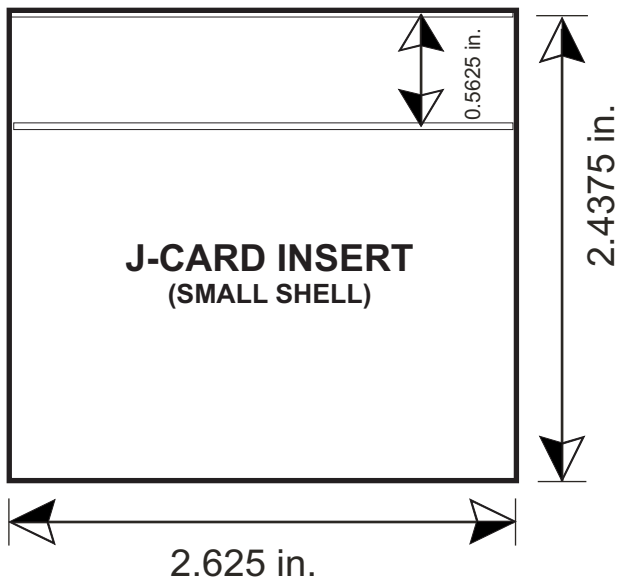

2002 MANOR RD. STE B, AUSTIN, TEXAS 78722
PHONE 512.480.8080 FAX 512.480.0478
EMAIL mail@tpexvideo.com

DV LABEL AND INSERT TEMPLATES

**NO INSERT FOR
LARGE SHELL**